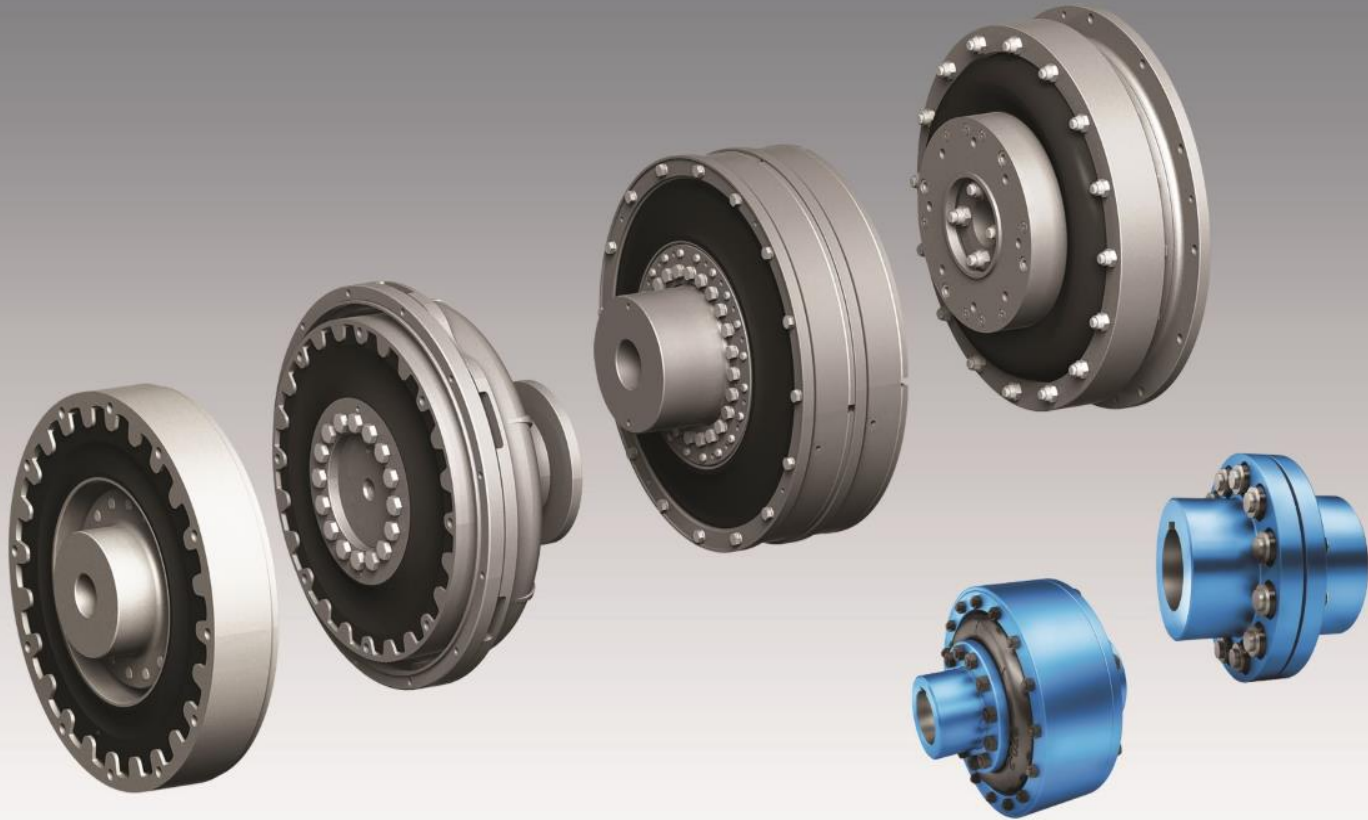

www.seawide.ae

S and P Flex separation

- fuel/oil separators and purifiers and spare parts

- Maintenance and repair of purifiers and separators

PURIFIER

- Heat exchanger parts
- Shell and tube
 - Gasket plate heatexchangr
 - Welded plate heat exchanger
 - Spiral plate heat exchanger

www.seawide.ae

- Flexible coupling
- Bushed pin coupling
- Flange coupling
- Rigid coupling
- Oldham coupling
- Universal joint coupling
- Gear coupling
- Fluid coupling

VOITH samiflex® FLENDER SPIROFLEX