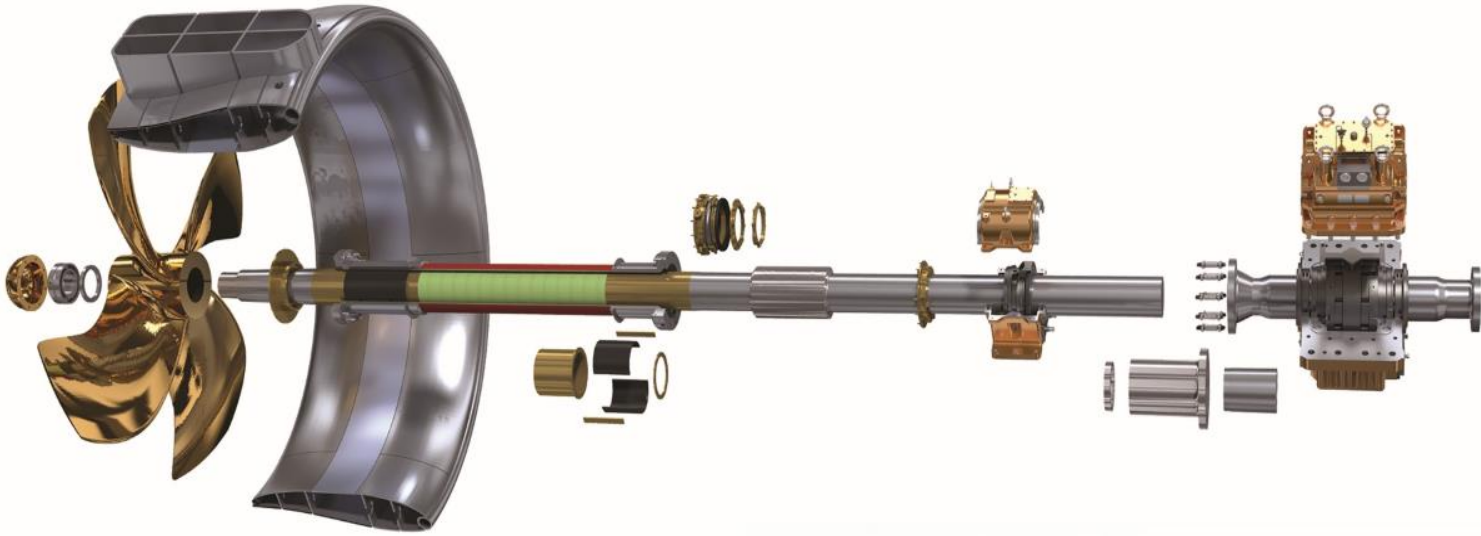

www.seawide.ae

KONGSBERG

HamiltonJet

WÄRTSILÄ

- Propellers
- Waterjet systems
- Surface drive
- Controllable pitch propeller (cpp)
- Ducted propellers (kort nozzle type)
- Propeller shaft bearings

THORDON

Orkot®

PROPELLER SYSTEM