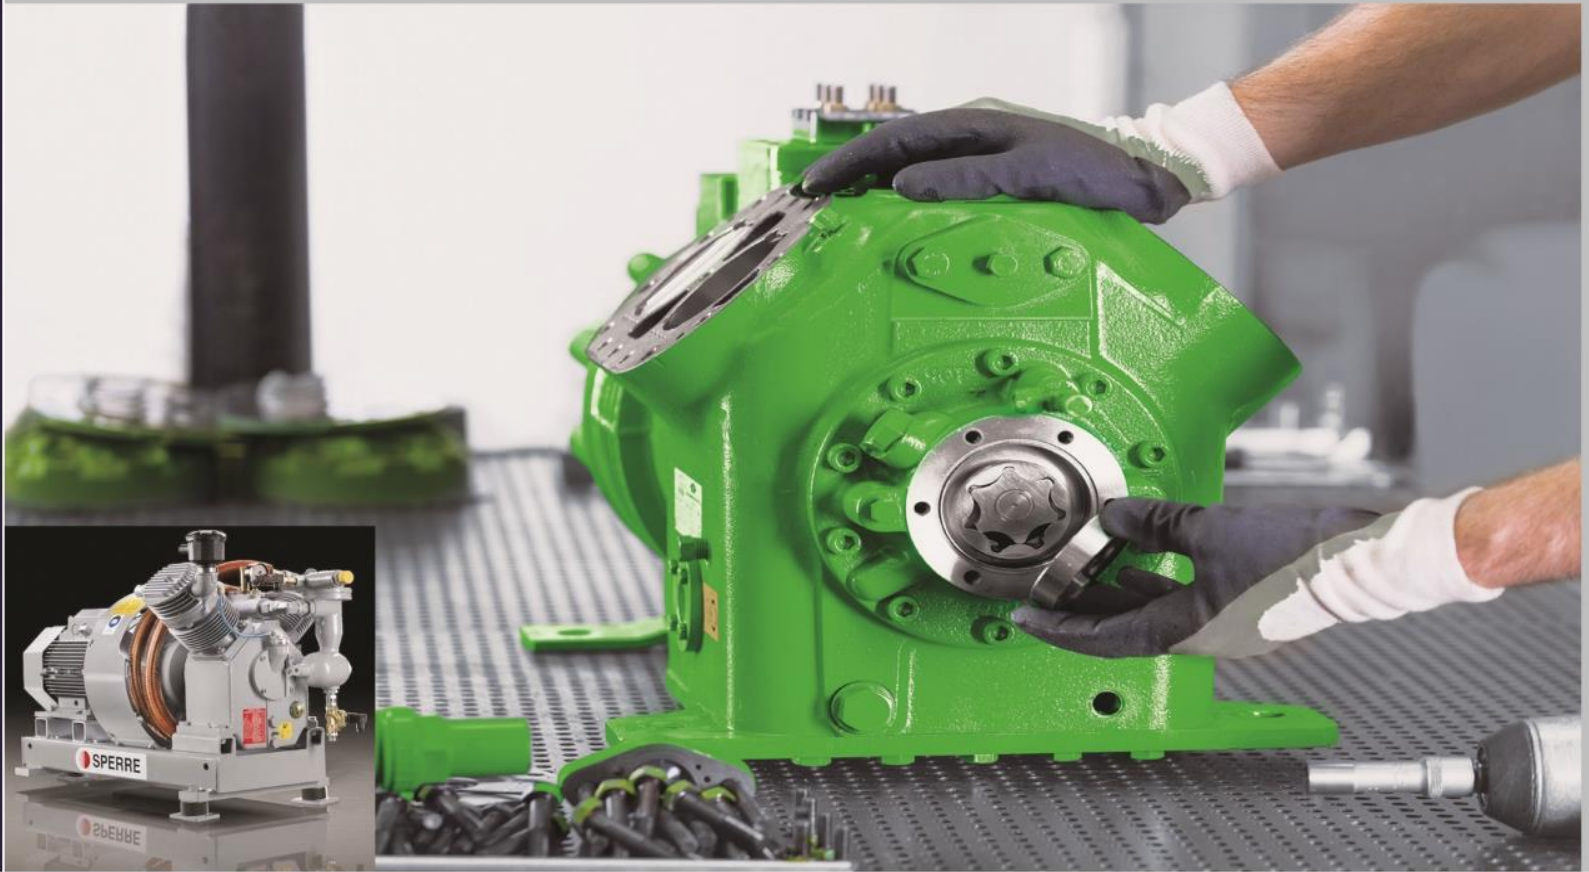

www.seawide.ae

- refrigerator compressor spare parts and air compressor
- Overhaul and reconditioning compressors