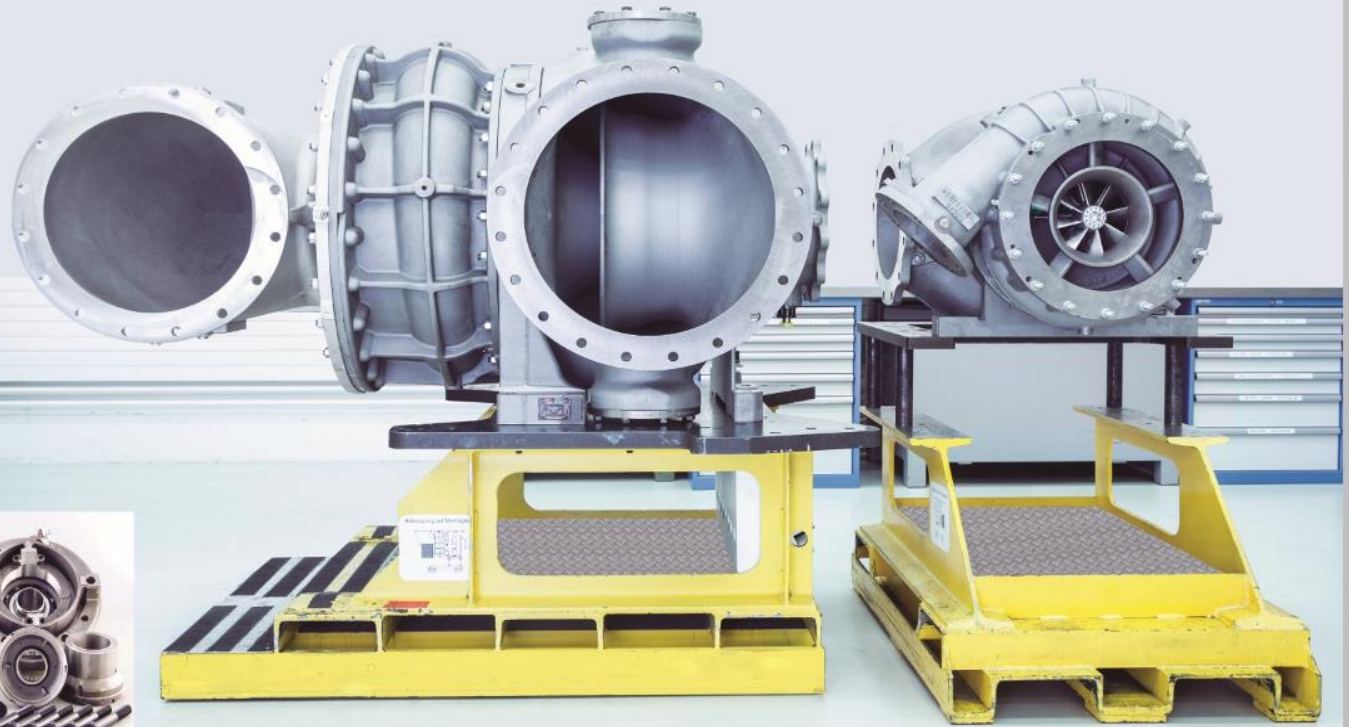

www.seawide.ae

- New and used turbochargers
- Turbochargers spare parts and repair kits
- Overhaul and repair the turbochargers
- Shaft and rotor balancing
- Reconditioning of shaft and impeller blade

TURBOCHARGER