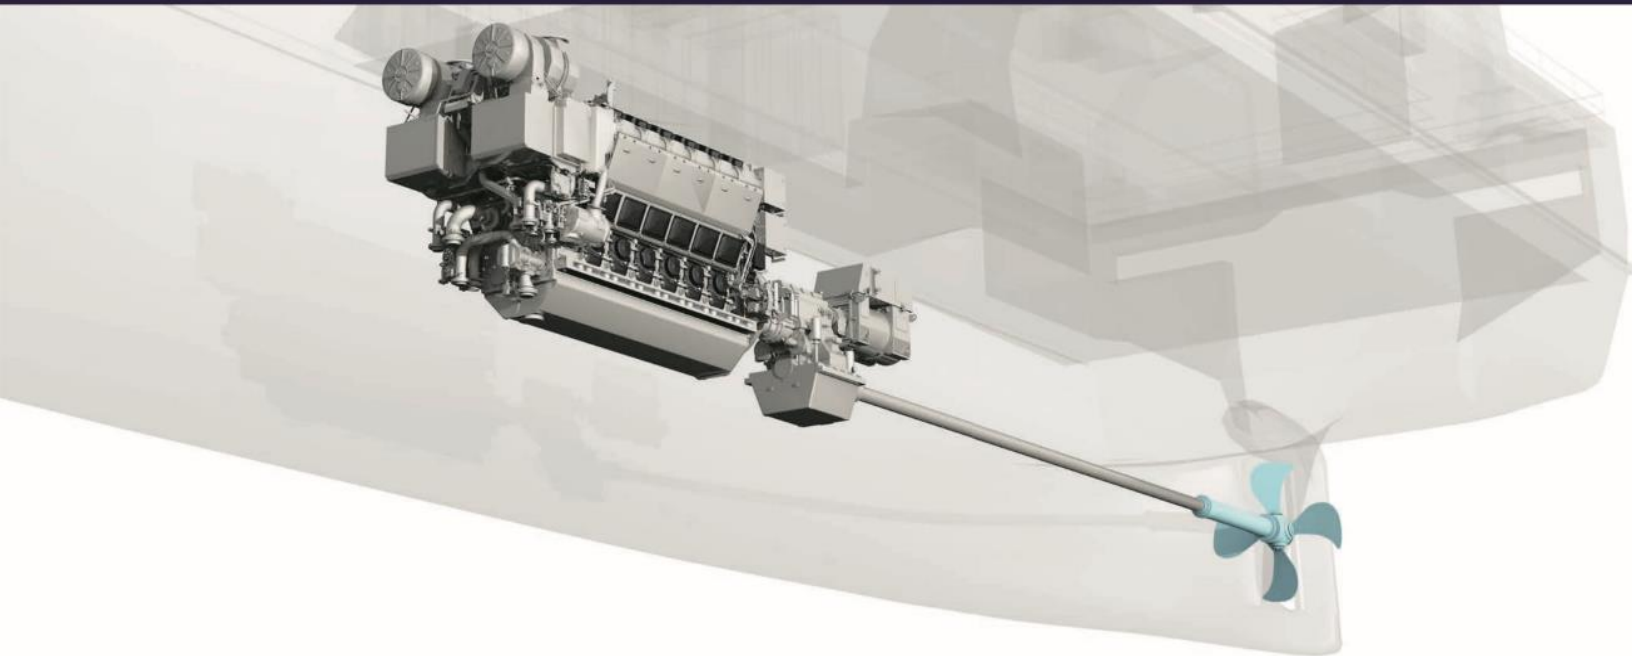

SEAWIDE

Marine service LLC

Where reliability is essential , Seawide is your service partner.
We specialise in the service and supply of OEM quality marine engine spare parts, machinery and equipment.