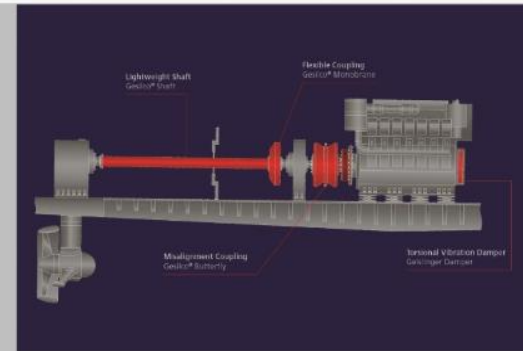

VOITH samiflex® FLENDER SPIROFLEX

COUPLING