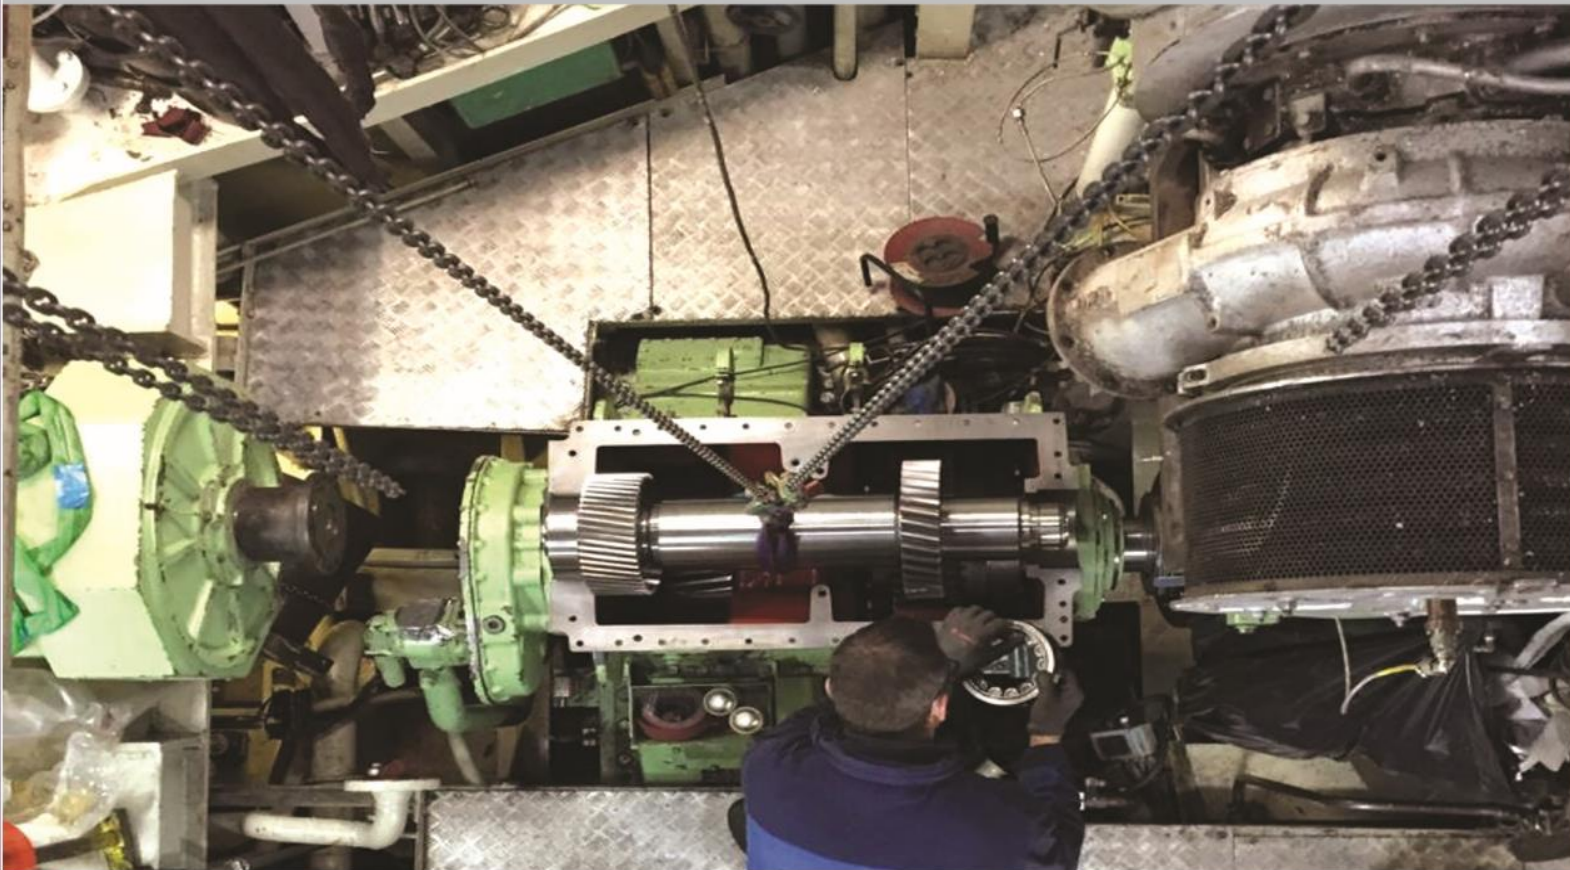

www.seawide.ae

- Supply spare parts for marine gearbox
- Overhaul the marine gearbox

GEARBOX